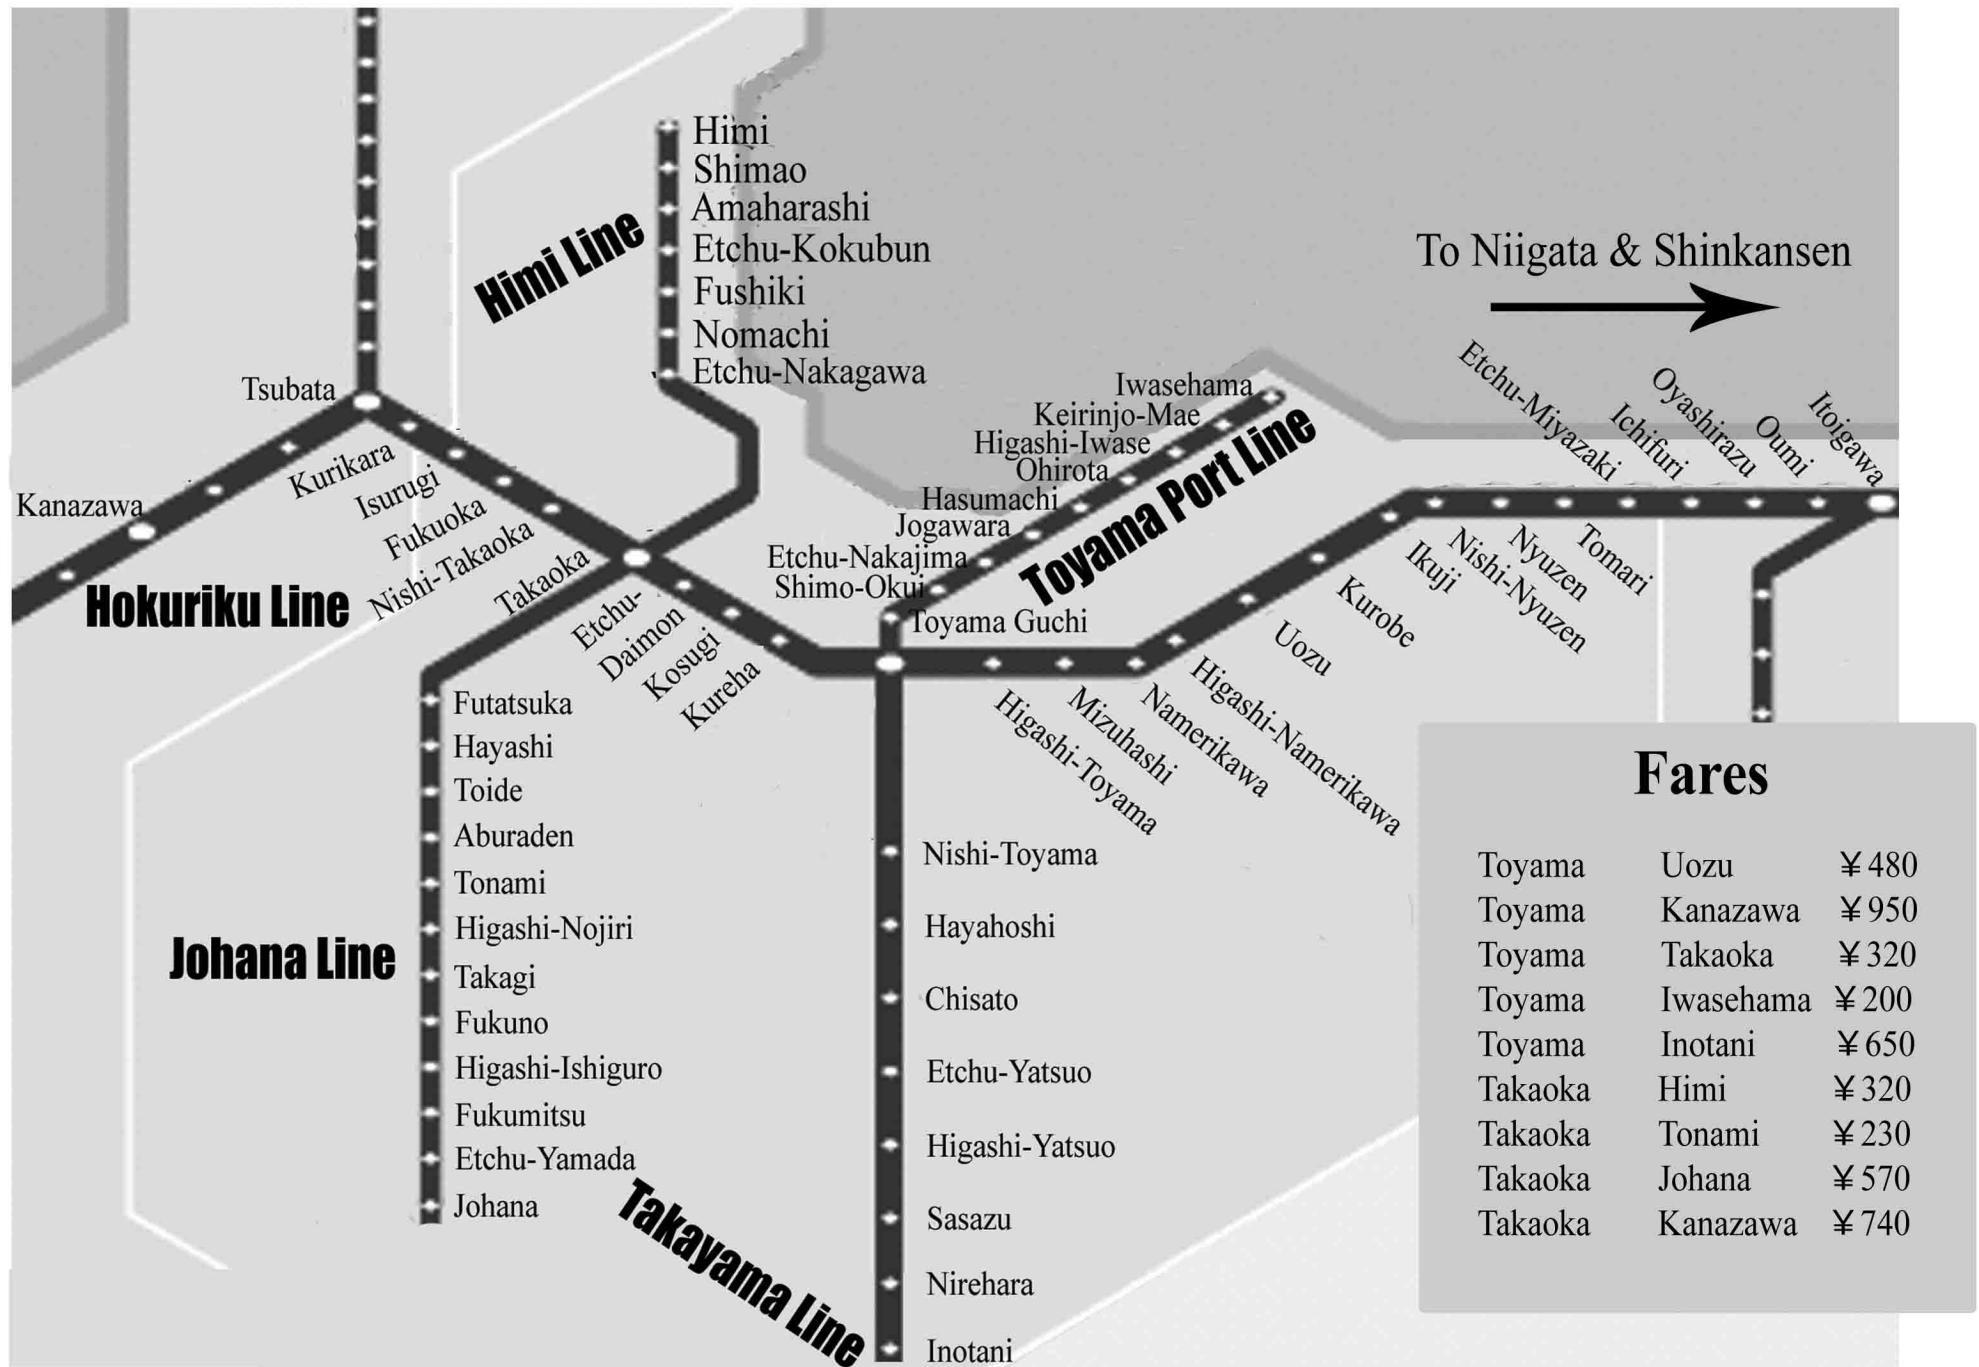

JR Train Lines in Toyama Prefecture

Fares

Toyama	Uozu	¥ 480
Toyama	Kanazawa	¥ 950
Toyama	Takaoka	¥ 320
Toyama	Iwasehama	¥ 200
Toyama	Inotani	¥ 650
Takaoka	Himi	¥ 320
Takaoka	Tonami	¥ 230
Takaoka	Johana	¥ 570
Takaoka	Kanazawa	¥ 740