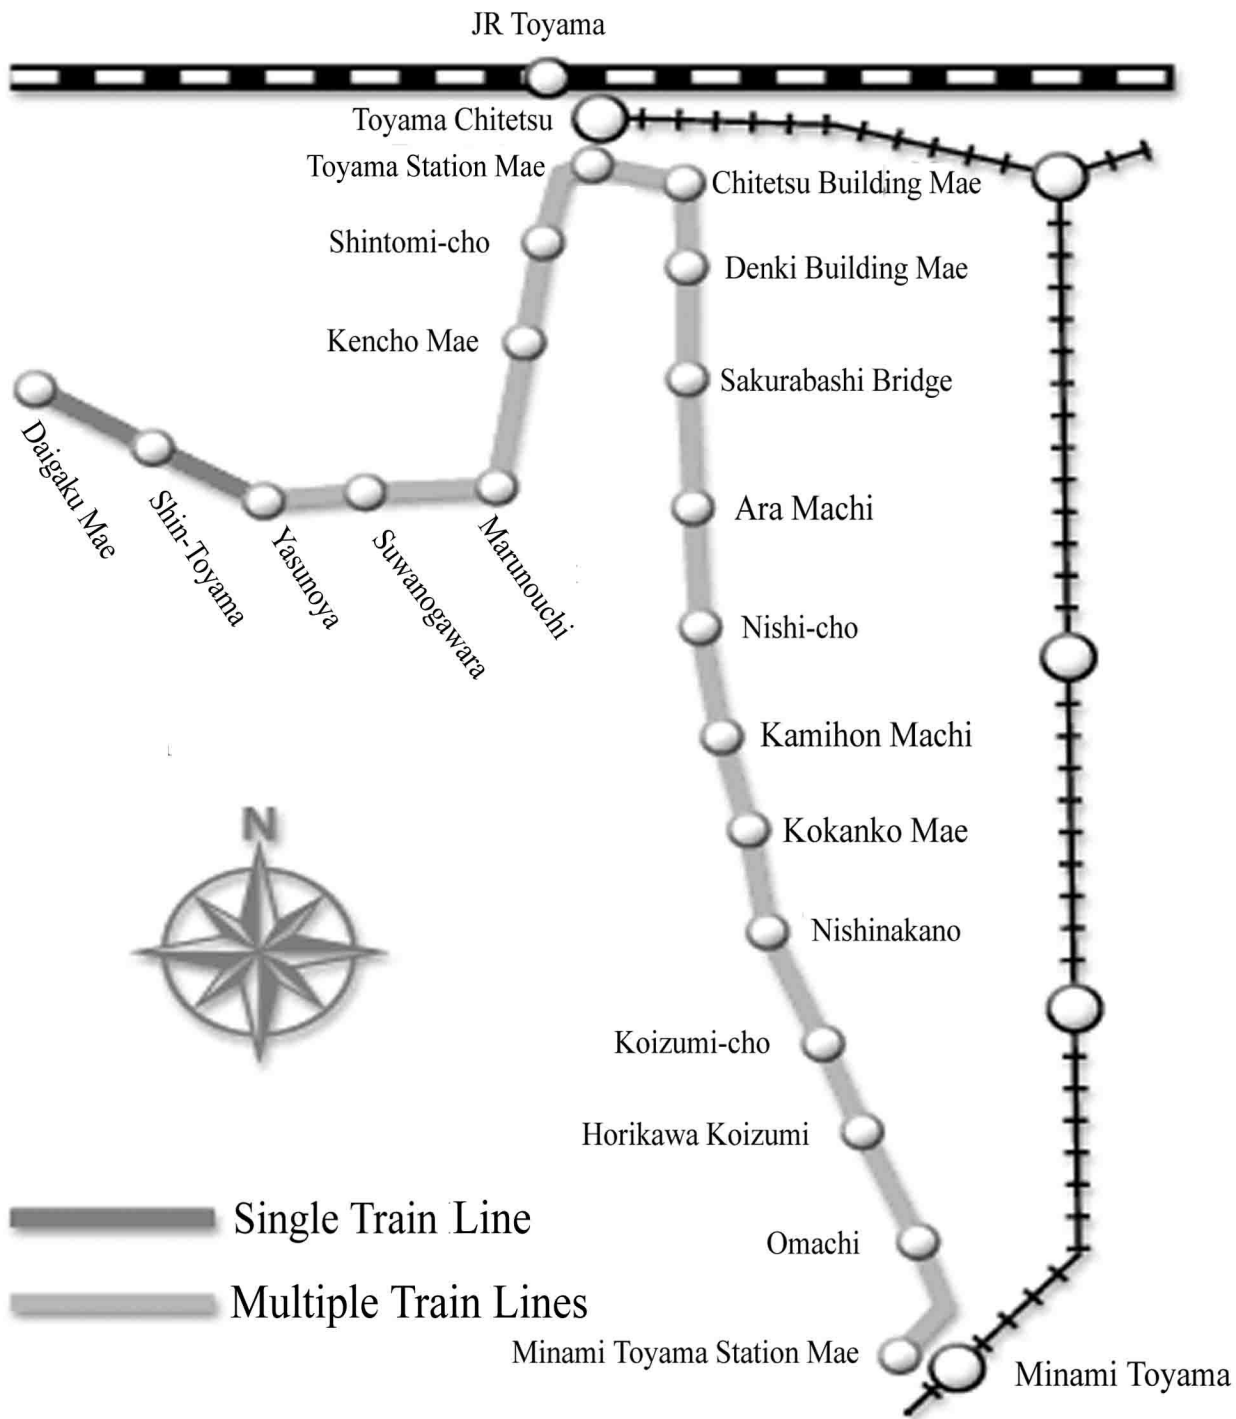

Toyama Tram Line Map

Fare Information

All lines are ¥200

Train Schedule

Trains run every
5 to 10 minutes